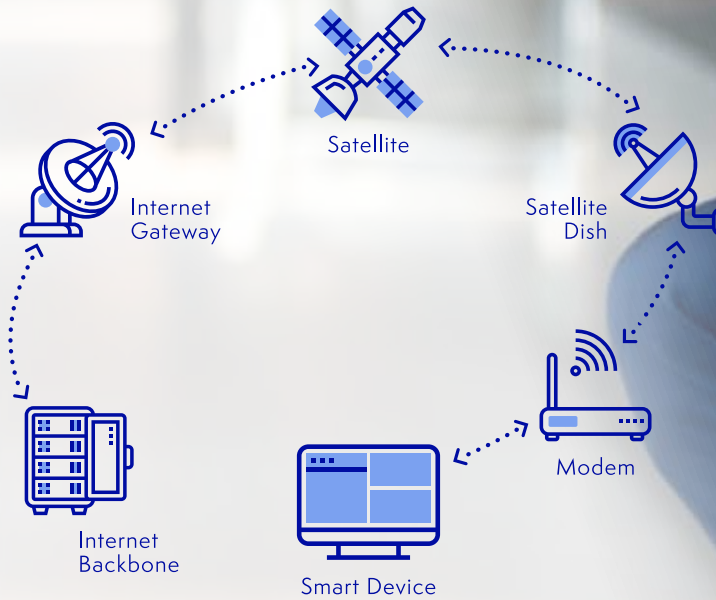

WHO IS HYPERIA?

Hyperia Limited is a premium Nigerian Telecommunications Company, in partnership with YahClick (powered by Hughes), which offers cutting-edge broadband satellite services throughout Nigeria. Our differentiator is that we deliver reliable, high-speed internet connectivity to businesses and homes – partnering with your community to instantly connect you to the internet via a small satellite dish and modem – from even the remotest parts of Nigeria.

Hyperia offers different unlimited package options to suit your budget and needs.

HOW DOES IT WORK?

INSTALLATION IS QUICK AND EASY.

No upfront hardware costs! Hardware, on loan, is included in the deal.

Travel costs may apply. Ts & Cs apply.

UNLIMITED PACKAGES

UNLIMITED 25G	UNLIMITED 50G	UNLIMITED 100G	UNLIMITED 150G	UNLIMITED 300G ELITE
12,000 /pm	25,000 /pm	38,000 /pm	49,000 /pm	99,000 /pm
Up to 25mbps Download Speed Up to 3mbps Upload Speed <i>Hardware contribution required.</i>	Up to 25mbps Download Speed Up to 3mbps Upload Speed	Up to 25mbps Download Speed Up to 3mbps Upload Speed	Up to 25mbps Download Speed Up to 3mbps Upload Speed	Up to 25mbps Download Speed Up to 3mbps Upload Speed
FAIR USE POLICY THROTTLE 1: 1 Mbps @ 25GB THROTTLE 2: 500 Kbps @ 30GB	FAIR USE POLICY THROTTLE 1: 5 Mbps @ 50GB THROTTLE 2: 1 Mbps @ 75GB	FAIR USE POLICY THROTTLE 1: 5 Mbps @ 100GB THROTTLE 2: 1 Mbps @ 120GB	FAIR USE POLICY THROTTLE 1: 5 Mbps @ 150GB THROTTLE 2: 1 Mbps @ 200GB	FAIR USE POLICY THROTTLE 1: 15 Mbps @ 300GB THROTTLE 2: 5 Mbps @ 325GB

*First payment upfront for three months, after that billed every three months for three months in advance – with a 12-month contract commitment. Hardware, on loan, is included in the deal. *VAT Inclusive.